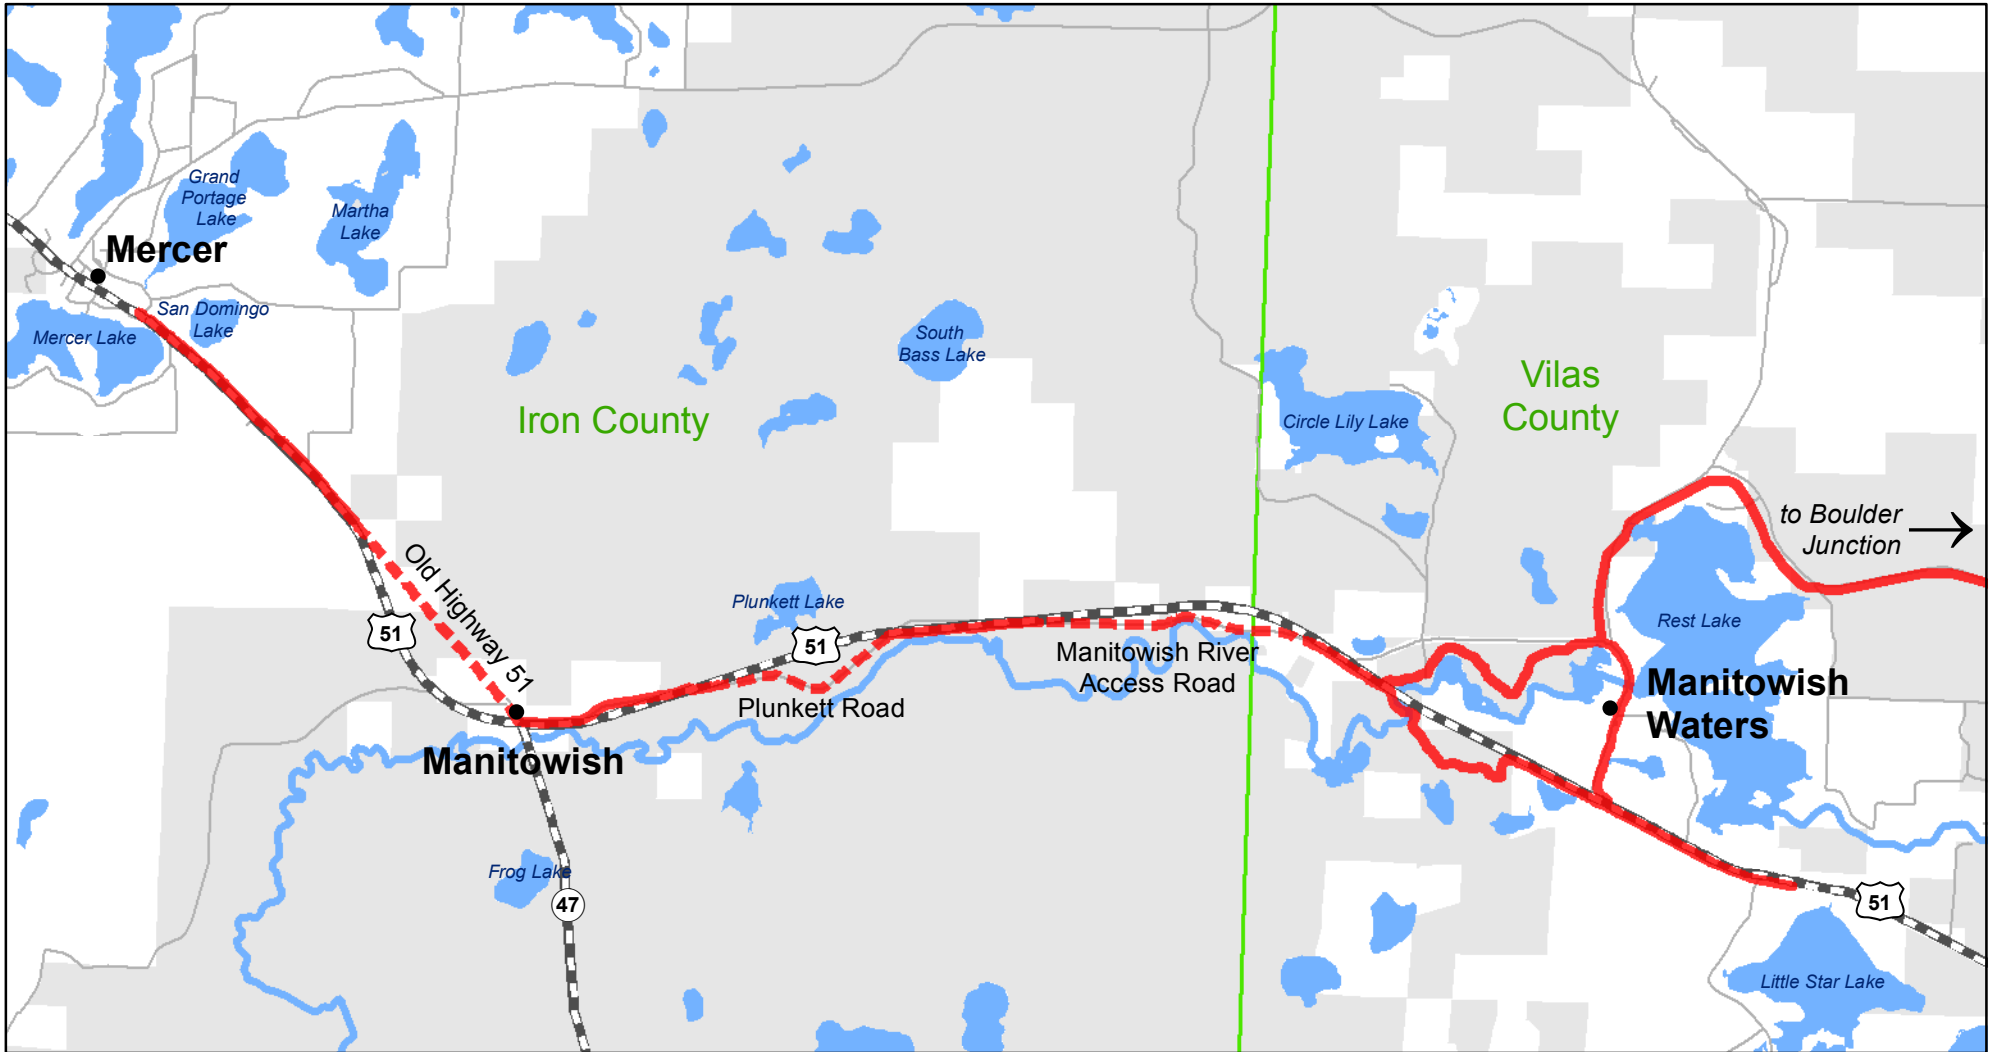

Mercer to Manitowish Waters Bike/Hike Trail

- | | |
|--------------------------|------------------|
| Mercer Bike Trail | Highway |
| Non-motorized | Road |
| Mixed Use | Manitowish River |
| | Lake |
| | State Forest |

The Mercer to Manitowish Waters Bike Trail was funded by the State of Wisconsin, Manitowish Waters Bike Trail Inc., and local donations.

This map was prepared by ICORE on 5/15/2019. Comments and corrections welcome.
www.ironcountyoutdoors.org, icoretrails@gmail.com