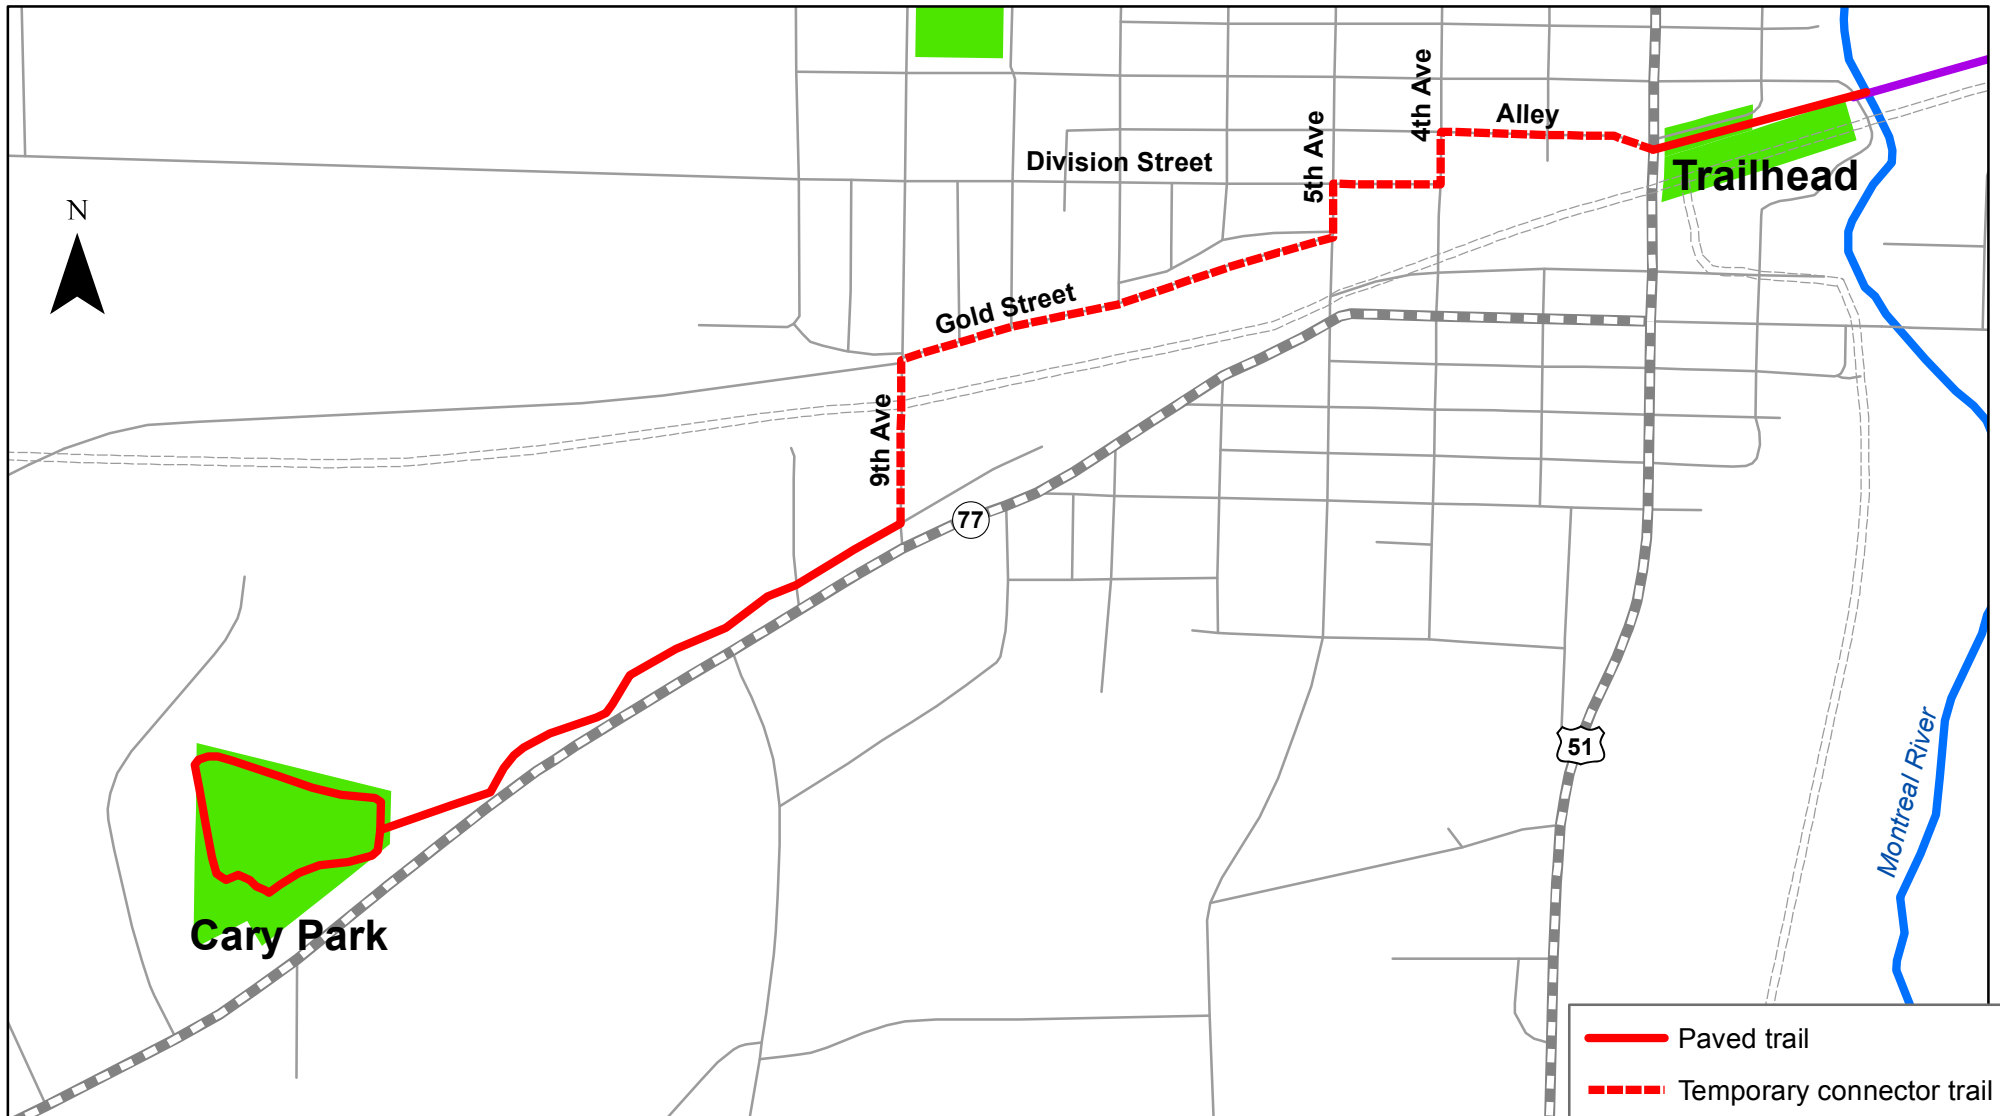

Cary Park Trail and Iron Belle Connector Route

Hurley, Wisconsin

This map was prepared by ICORE on 6/29/2019. Comments and corrections welcome. www.ironcountyoutdoors.org
icoretrails@gmail.com

- Paved trail
- Temporary connector trail
- Iron Belle Trail (Michigan)
- Motorized trail
- Highway
- City of Hurley Park