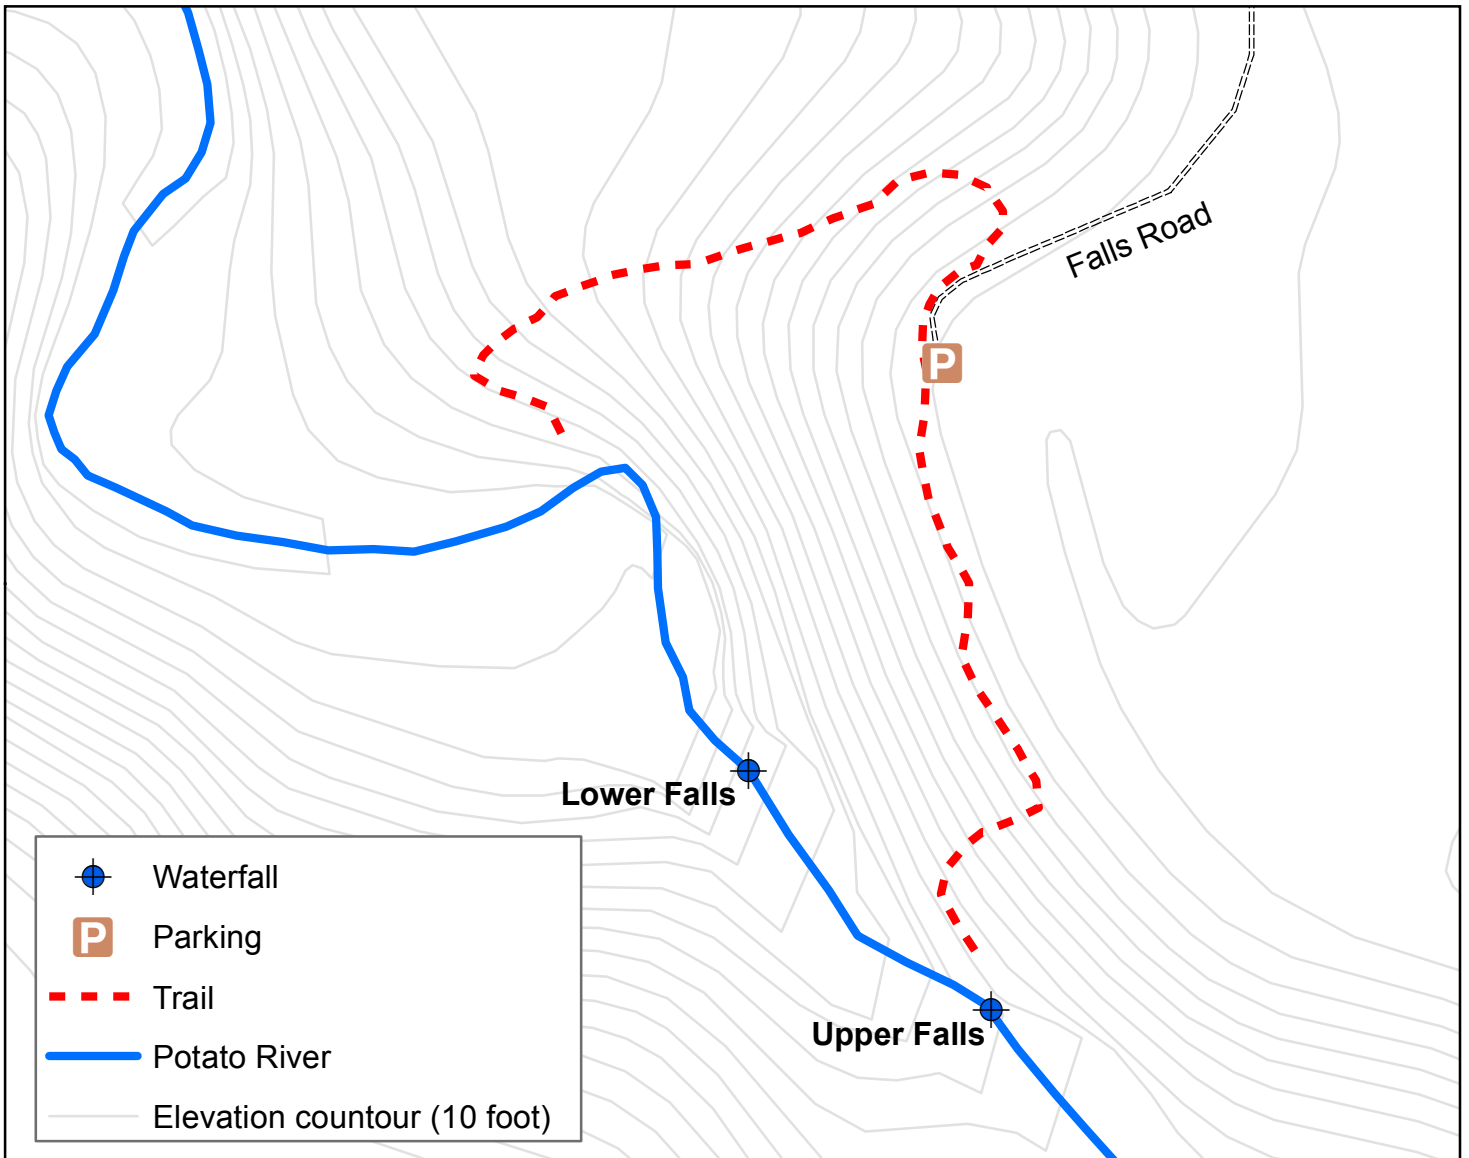

Potato River Falls

0 0.1 Miles

Iron County Forest land.
Trail length = 0.34 mile, with many steps.
The intersection with Falls Road is 2.8 miles south
of US Highway 2 and 15 miles northeast of Mellen.

This map was prepared by ICORE on 7/16/2019.
Comments and corrections welcome.
www.ironcountyoutdoors.org
icoretrails@gmail.com