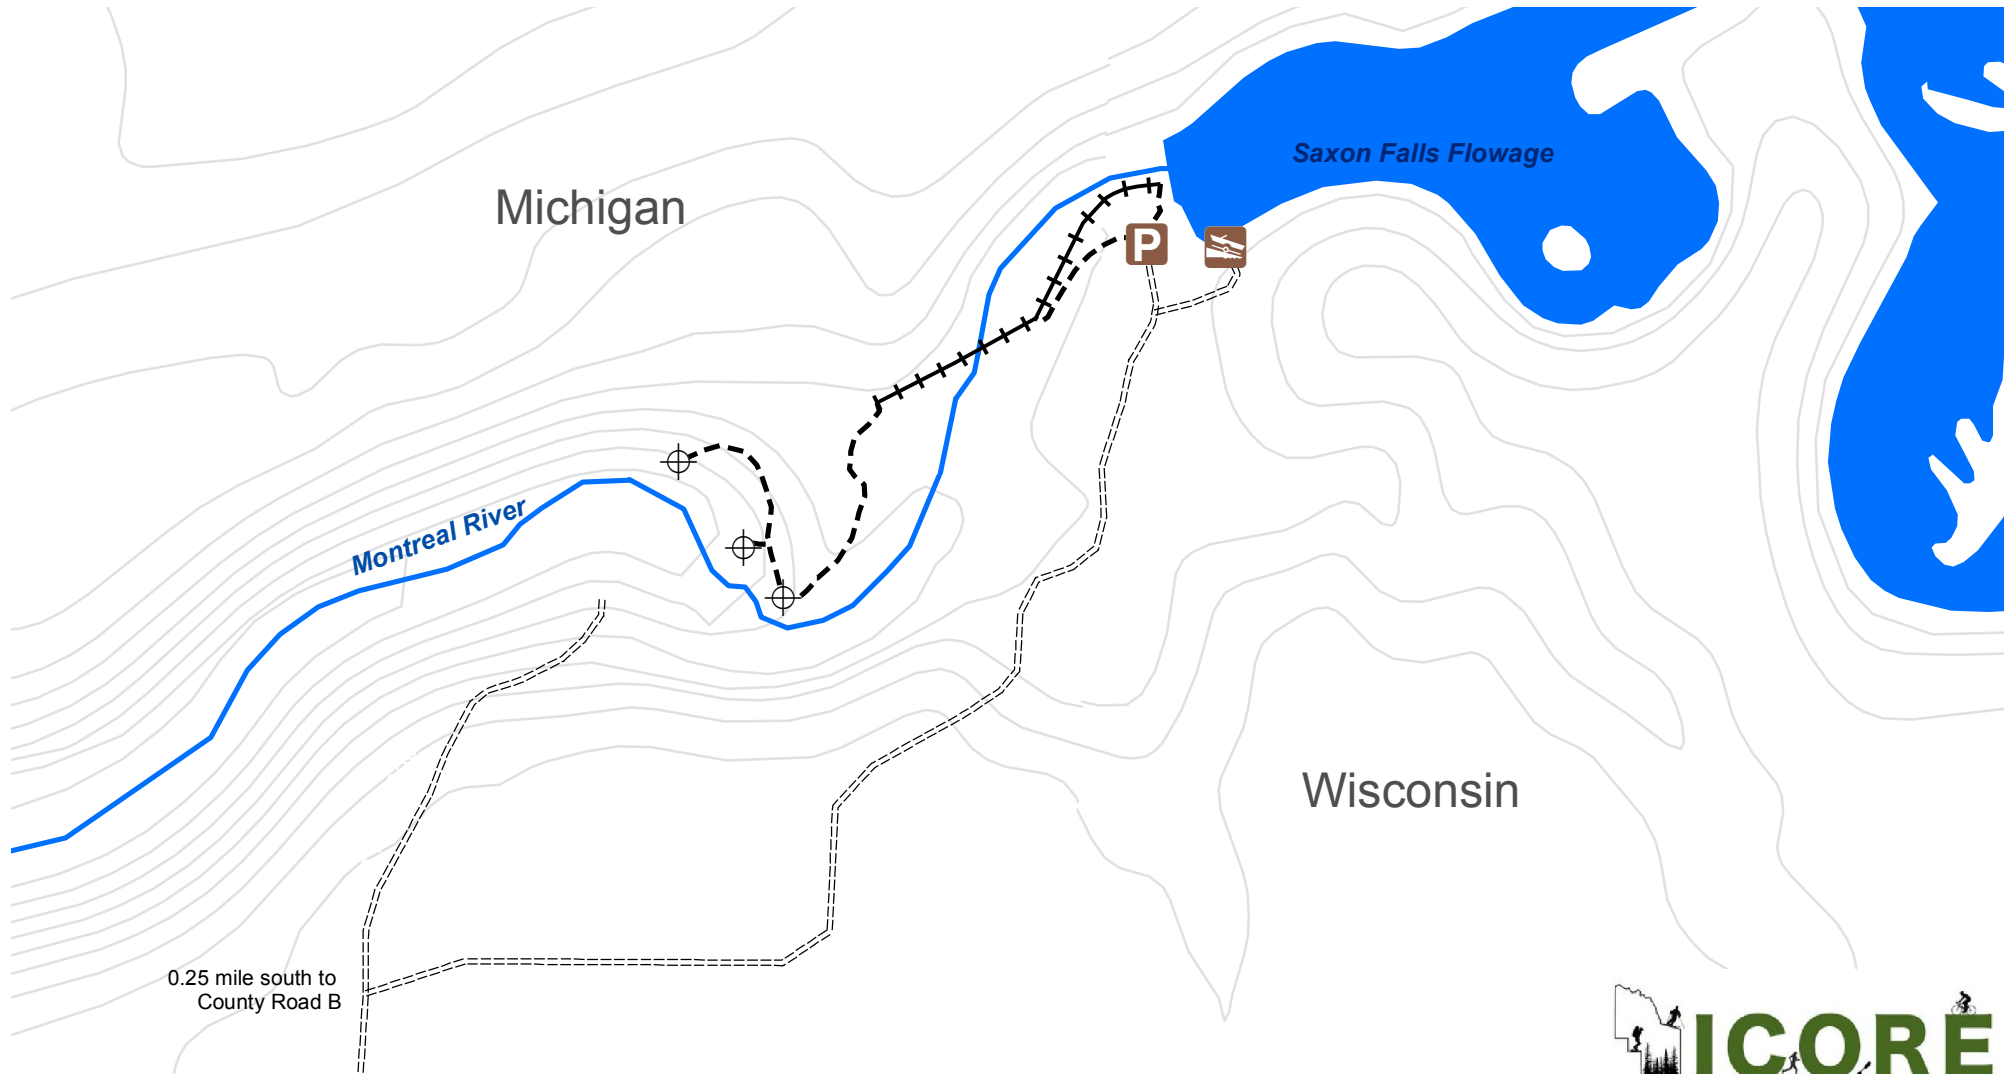

Saxon Falls Trail

Trail length = 0.5 mile (each way)
Xcel Energy land.

This map was prepared by ICORE on 7/16/2019.
Comments and corrections welcome.
www.ironcountyoutdoors.org, icoretrails@gmail.com

- | | | | |
|--|--------------|--|-----------------------------|
| | Overlook | | Road |
| | Parking | | Montreal_River |
| | Boat launch | | Saxon Falls Flowage |
| | Catwalk | | Elevation Contour (10 foot) |
| | Hiking trail | | |