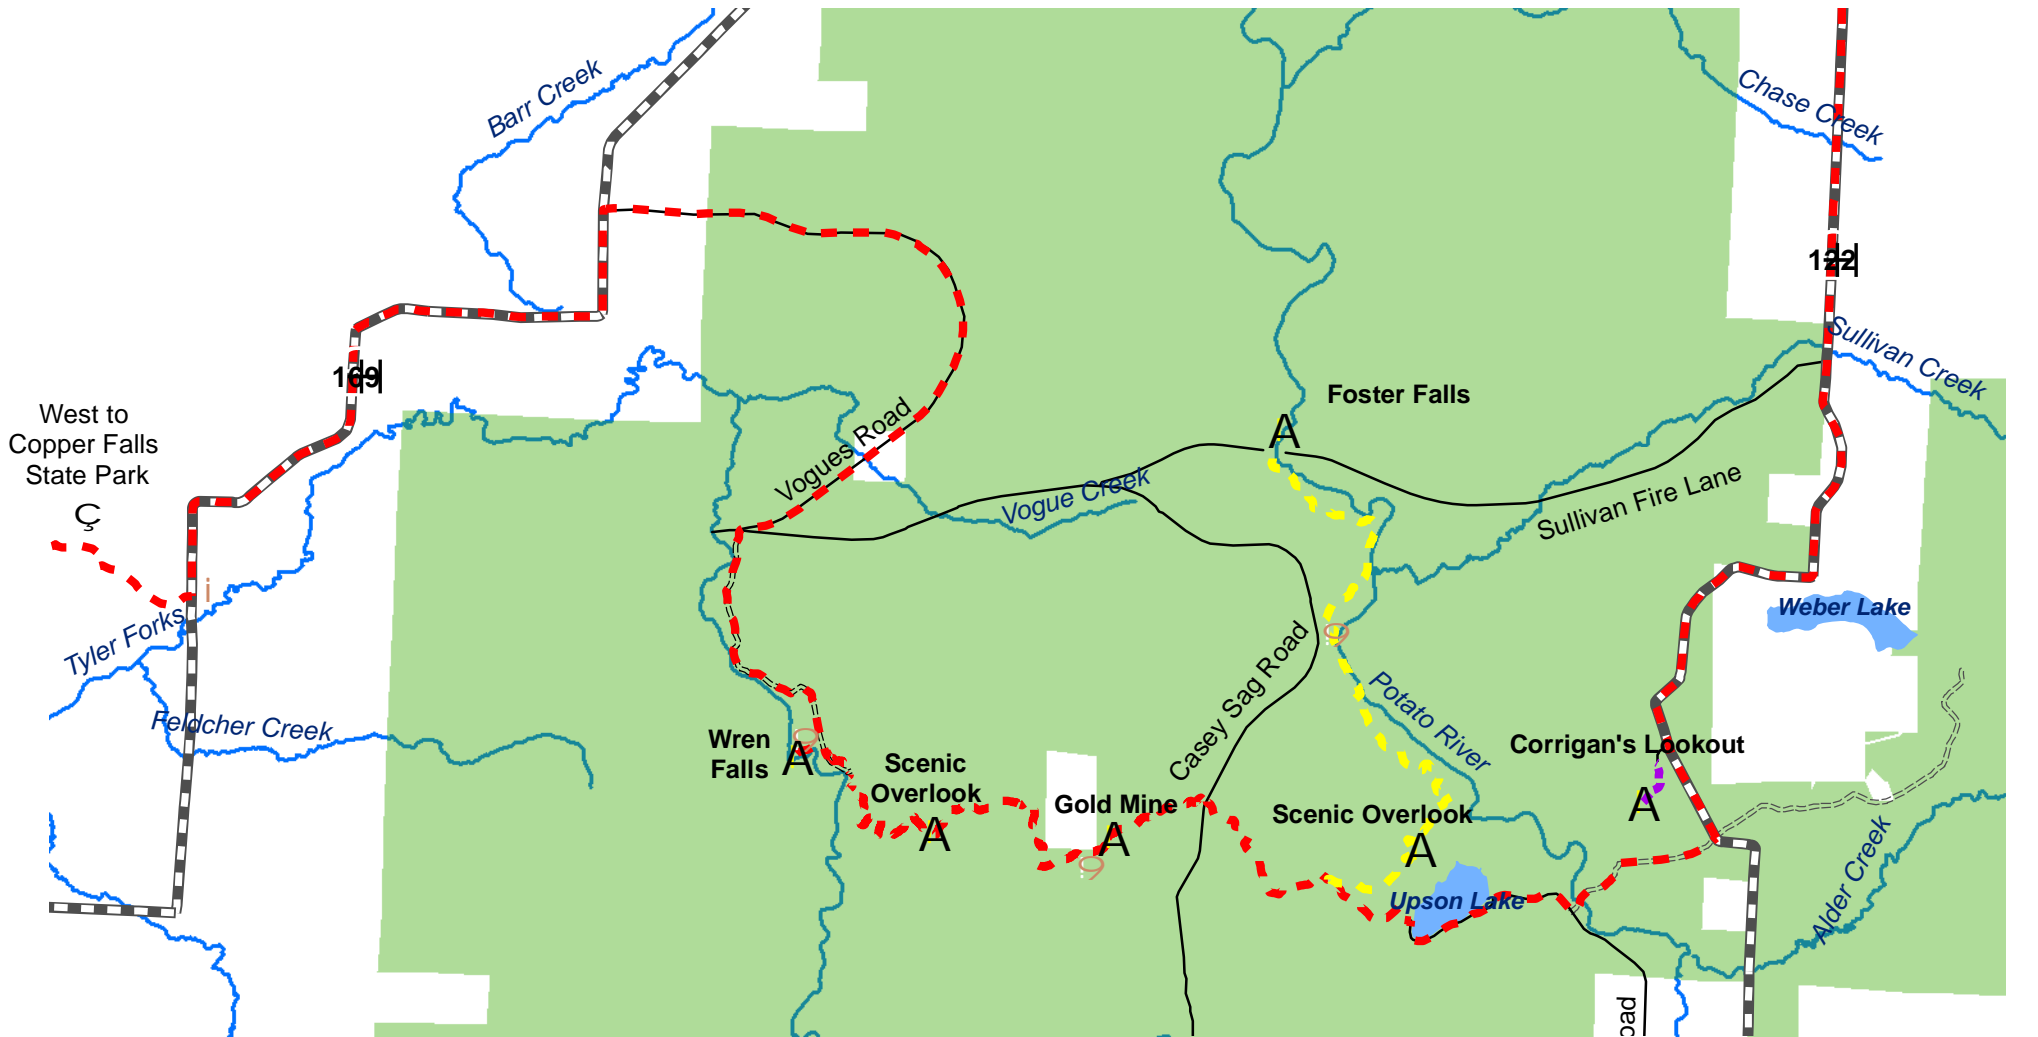

# North Country Trail in Iron County, Wisconsin

North to Lake Superior 

-  Point of interest
-  Camping
-  Trailhead
-  New Trail
-  North Country Trail
-  Other Trail
-  Paved road
-  Road
-  Gravel/Dirt Road, ATV Trail
-  Lake
-  Iron County Forest

The North Country Trail in Iron County Wisconsin is maintained by the Heritage Chapter of the North Country Trail Association: <https://northcountrytrail.org/htg>

This map was prepared by ICORE on 11/01/2019. New trail development occurs every year, so check for map updates. Comments and corrections welcome. [www.ironcountyoutdoors.org](http://www.ironcountyoutdoors.org), [icoretrails@gmail.com](mailto:icoretrails@gmail.com)