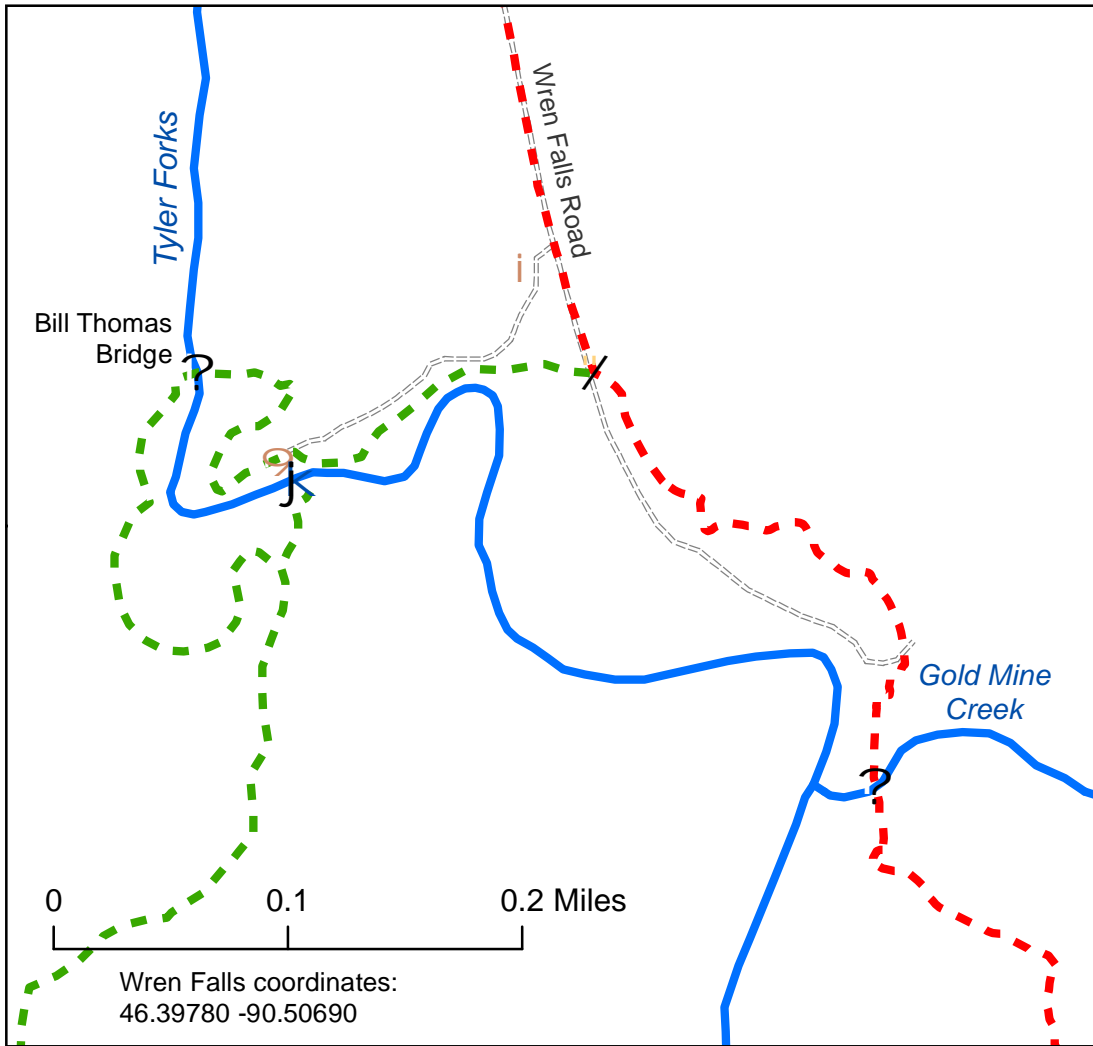

Wren Falls

- Wren Falls
- Bridge
- Sign
- Camping
- Trailhead
- North Country Trail
- New trail
- Stream

The North Country Trail in Iron County Wisconsin is maintained by the Heritage Chapter of the North Country Trail Association: <https://northcountrytrail.org/htg>