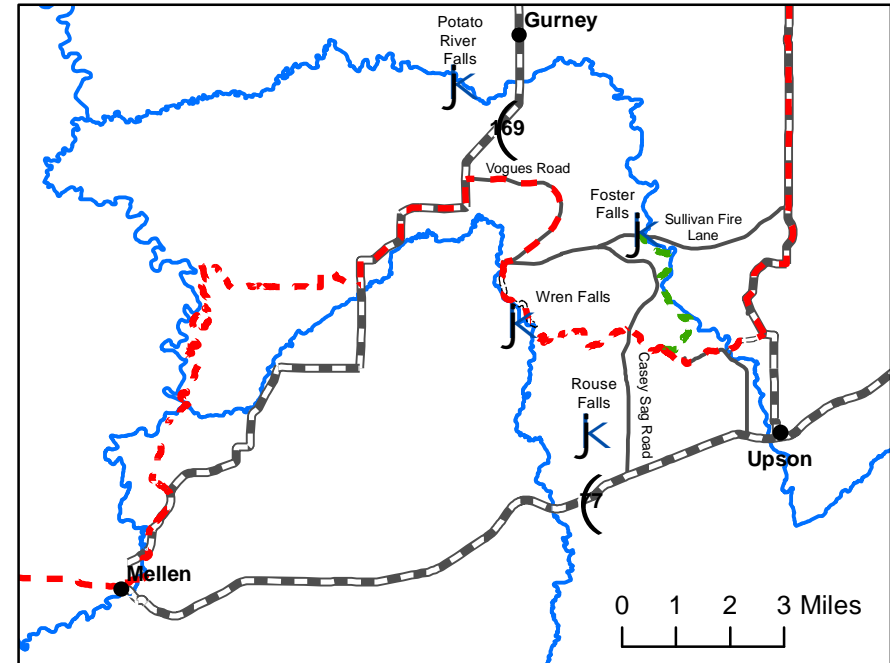

Wren Falls

- Wren Falls
- Bridge
- Sign
- Camping
- Trailhead
- North Country Trail
- New trail
- Stream

The North Country Trail in Iron County Wisconsin is maintained by the Heritage Chapter of the North Country Trail Association: <https://northcountrytrail.org/htg>