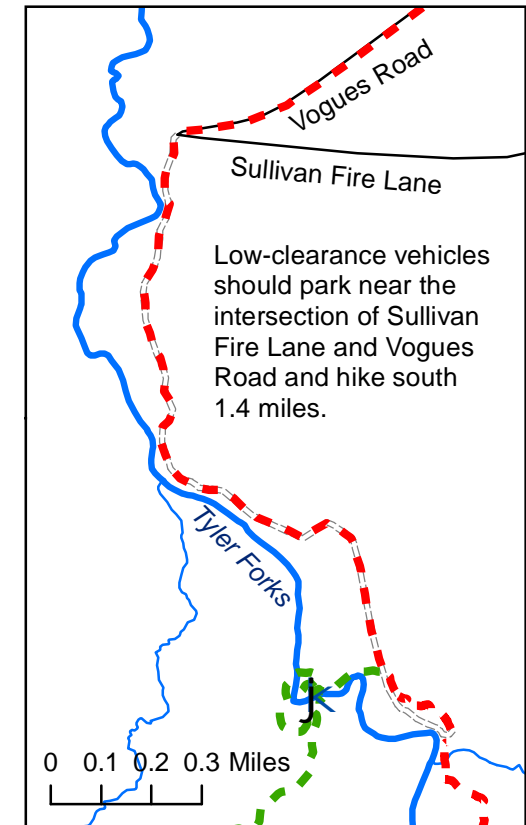

Wren Falls

- Wren Falls
- Bridge
- Sign
- Camping
- Trailhead
- North Country Trail
- New trail
- Stream

The North Country Trail in Iron County Wisconsin is maintained by the Heritage Chapter of the North Country Trail Association: <https://northcountrytrail.org/htg>