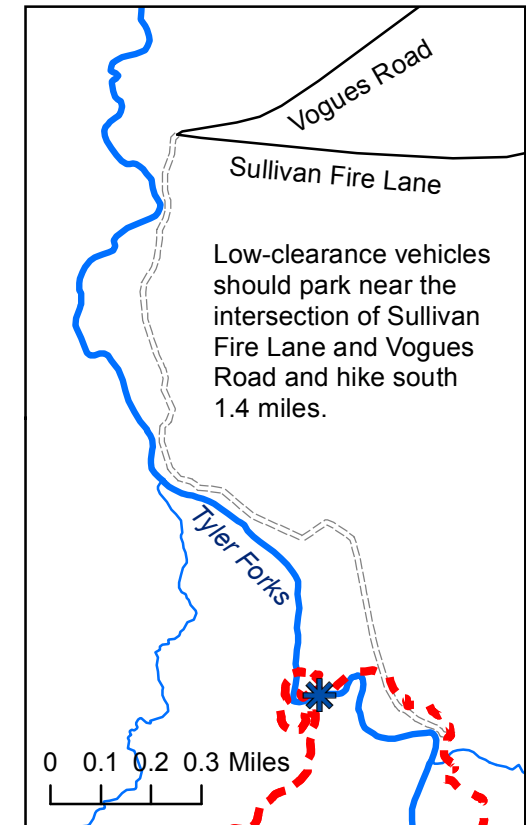

Wren Falls

- Wren Falls
- Bridge
- Sign
- Camping
- Trailhead
- North Country Trail
- Spur trail
- Stream

The North Country Trail in Iron County Wisconsin is maintained by the Heritage Chapter of the North Country Trail Association: <https://northcountrytrail.org/htg>