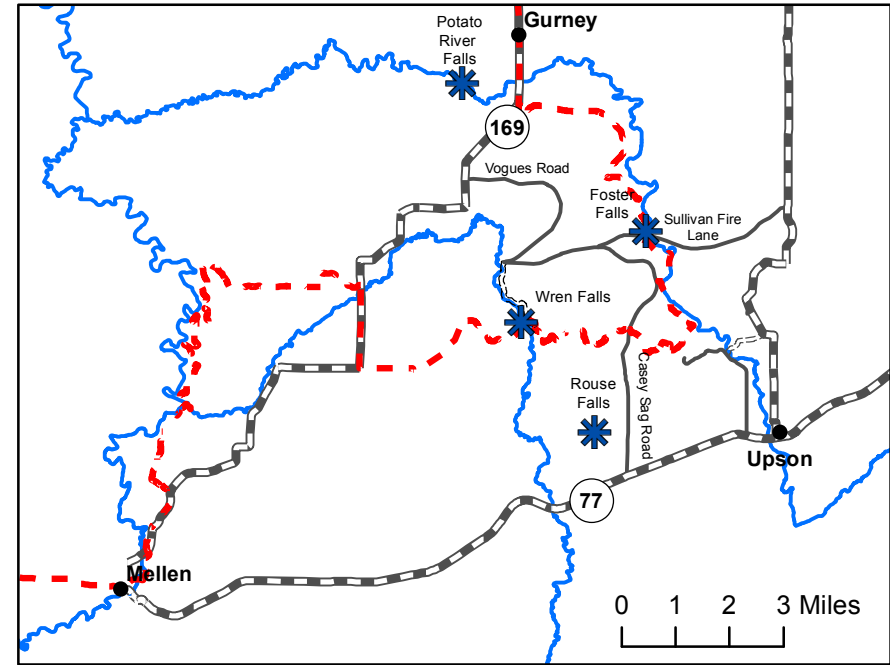

Wren Falls

- Wren Falls
- Bridge
- Sign
- Camping
- Trailhead
- North Country Trail
- Spur trail
- Stream

The North Country Trail in Iron County Wisconsin is maintained by the Heritage Chapter of the North Country Trail Association: <https://northcountrytrail.org/htg>