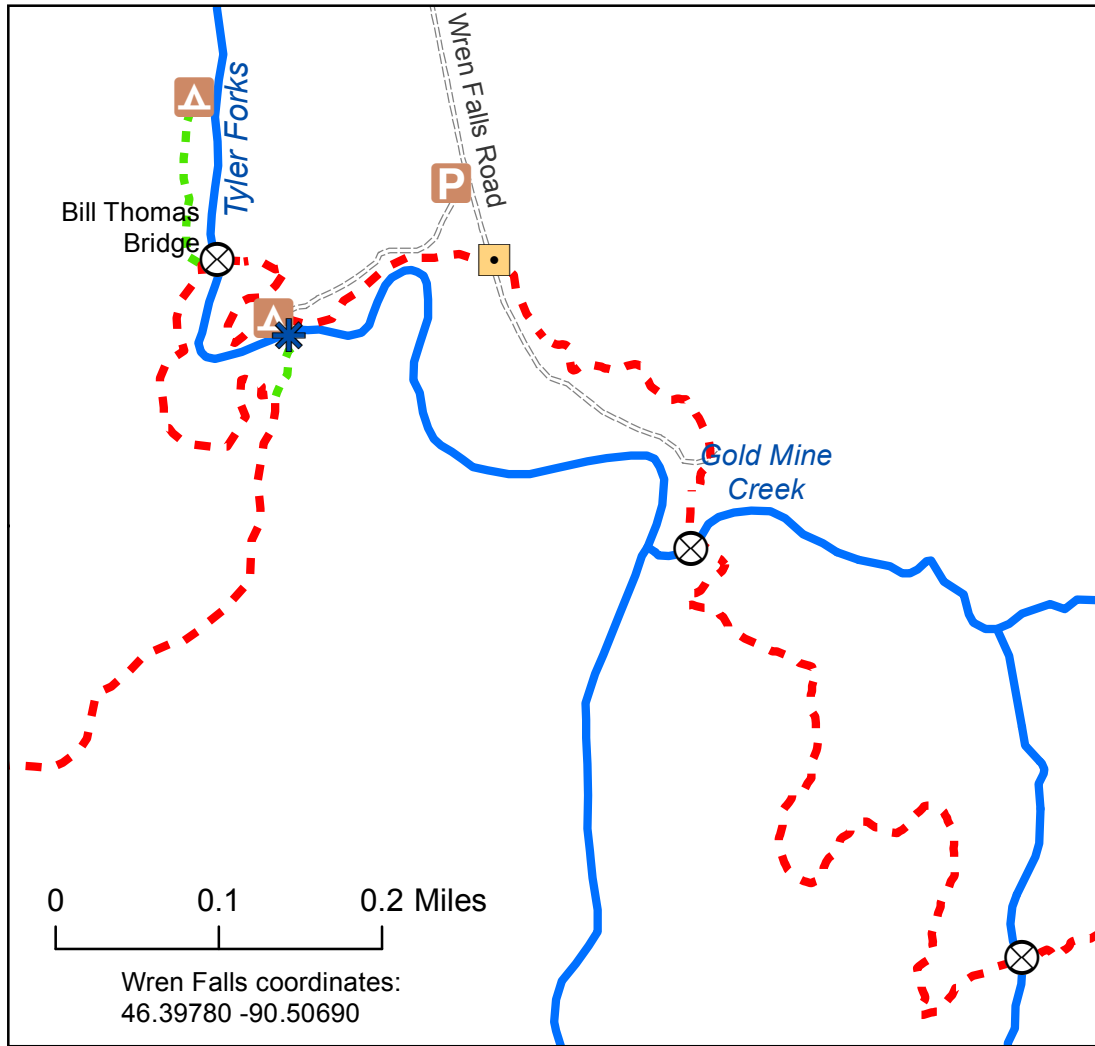

Wren Falls

- Wren Falls
- Bridge
- Sign
- Camping
- Trailhead
- North Country Trail
- Spur trail
- Stream

The North Country Trail in Iron County Wisconsin is maintained by the Heritage Chapter of the North Country Trail Association: <https://northcountrytrail.org/htg>

This map was prepared by ICORE on 11/2/2021. New trail development occurs every year, so check for map updates. Comments and corrections welcome. www.ironcountyoutdoors.org, icoretrails@gmail.com